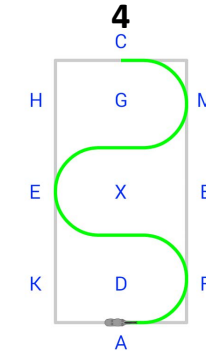

# MHCGB Driven Dressage Test 2022

- All animals 4 years and over.
- Grooms must be in ring, wearing gloves and hard hat.
- Horses may wear boots or bandages.
- Any harness and cart allowed provided safe and appropriate.
- Arena size will be 20 x 40 metres.
- Each movement marked out of 10.
- It is an 'Error Of Course' when a competitor performs the wrong movement or when a movement is omitted altogether.
- If a competitor makes an Error Of Course, the judge will stop the competitor. The competitor must then resume the test from beginning of the movement where the error was made; competitor may check with judge.
- Competitors are allowed callers during the test.

**AD** Walk  
**DXMC** Working Trot

**C** Circle left 20m  
Working Trot

**CH** Working Trot  
**HK** Deviation 5m  
**KA** Working Trot

**AC** Working Trot  
Serpentine 3 loops

**CH** Working Trot  
**HXF** Lengthened strides  
**FA** Working Trot

**A** Circle right 20m  
Working Trot

**AK** Working Trot  
**KH** Deviation 5m

**HC** Working Trot  
**CM** Transition to Walk  
**MX** Walk

**X** rein Back 4 paces  
**XK** Walk

**KA** Transition to Working Trot  
**AFX** Working Trot  
**XG** Walk  
**G** Halt, Salute