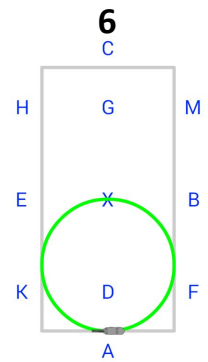

# MHCGB Driven Dressage Test 2022

- All animals 4 years and over.
- Grooms must be in ring, wearing gloves and hard hat.
- Horses may wear boots or bandages.
- Any harness and cart allowed provided safe and appropriate.
- Arena size will be 20 x 40 metres.
- Each movement marked out of 10.
- It is an 'Error Of Course' when a competitor performs the wrong movement or when a movement is omitted altogether.
- If a competitor makes an Error Of Course, the judge will stop the competitor. The competitor must then resume the test from beginning of the movement where the error was made; competitor may check with judge.
- Competitors are allowed callers during the test.

**AD** Walk  
**DXMC** Working Trot

**C** Circle left 20m  
Working Trot

**CH** Working Trot  
**HK** Deviation 5m  
**KA** Working Trot

**AC** Working Trot  
Serpentine 3 loops

**CH** Working Trot  
**HXF** Lengthened strides  
**FA** Working Trot

**A** Circle right 20m  
Working Trot

**AK** Working Trot  
**KH** Deviation 5m

**HC** Working Trot  
**CM** Transition to Walk  
**MX** Walk

**X** rein Back 4 paces  
**XK** Walk

**KA** Transition to Working Trot  
**AFX** Working Trot  
**XG** Walk  
**G** Halt, Salute