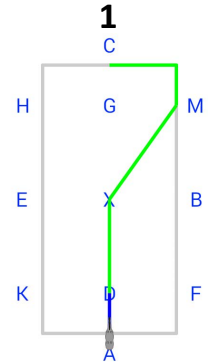

# MHCGB Driven Dressage Test 2022

- All animals 4 years and over.
- Grooms must be in ring, wearing gloves and hard hat.
- Horses may wear boots or bandages.
- Any harness and cart allowed provided safe and appropriate.
- Arena size will be 20 x 40 metres.
- Each movement marked out of 10.
- It is an 'Error Of Course' when a competitor performs the wrong movement or when a movement is omitted altogether.
- If a competitor makes an Error Of Course, the judge will stop the competitor. The competitor must then resume the test from beginning of the movement where the error was made; competitor may check with judge.
- Competitors are allowed callers during the test.

**AD** Walk  
**DXMC** Working Trot

**C** Circle left 20m  
Working Trot

**CH** Working Trot  
**HK** Deviation 5m  
**KA** Working Trot

**AC** Working Trot  
Serpentine 3 loops

**CH** Working Trot  
**HXF** Lengthened strides  
**FA** Working Trot