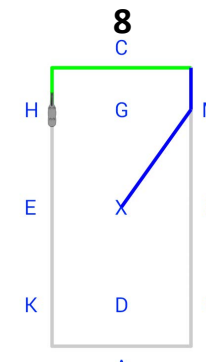

# MHCGB Driven Dressage Test 2022

- All animals 4 years and over.
- Grooms must be in ring, wearing gloves and hard hat.
- Horses may wear boots or bandages.
- Any harness and cart allowed provided safe and appropriate.
- Arena size will be 20 x 40 metres.
- Each movement marked out of 10.
- It is an 'Error Of Course' when a competitor performs the wrong movement or when a movement is omitted altogether.
- If a competitor makes an Error Of Course, the judge will stop the competitor. The competitor must then resume the test from beginning of the movement where the error was made; competitor may check with judge.
- Competitors are allowed callers during the test.

**AD** Walk  
**DXMC** Working Trot

**C** Circle left 20m  
Working Trot

**CH** Working Trot  
**HK** Deviation 5m  
**KA** Working Trot

**AC** Working Trot  
Serpentine 3 loops

**CH** Working Trot  
**HXF** Lengthened strides  
**FA** Working Trot

**A** Circle right 20m  
Working Trot

**AK** Working Trot  
**KH** Deviation 5m

**HC** Working Trot  
**CM** Transition to Walk  
**MX** Walk

**X** rein Back 4 paces  
**XK** Walk

**KA** Transition to Working Trot  
**AFX** Working Trot  
**XG** Walk  
**G** Halt, Salute