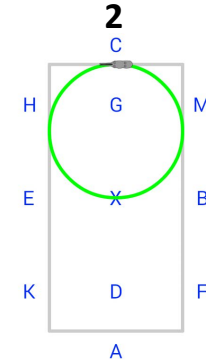

# MHCGB Driven Dressage Test 2022

- All animals 4 years and over.
- Grooms must be in ring, wearing gloves and hard hat.
- Horses may wear boots or bandages.
- Any harness and cart allowed provided safe and appropriate.
- Arena size will be 20 x 40 metres.
- Each movement marked out of 10.
- It is an 'Error Of Course' when a competitor performs the wrong movement or when a movement is omitted altogether.
- If a competitor makes an Error Of Course, the judge will stop the competitor. The competitor must then resume the test from beginning of the movement where the error was made; competitor may check with judge.
- Competitors are allowed callers during the test.

**AD** Walk  
**DXMC** Working Trot

**C** Circle left 20m  
Working Trot

**CH** Working Trot  
**HK** Deviation 5m  
**KA** Working Trot

**AC** Working Trot  
Serpentine 3 loops

**CH** Working Trot  
**HXF** Lengthened strides  
**FA** Working Trot

**A** Circle right 20m  
Working Trot

**AK** Working Trot  
**KH** Deviation 5m

**HC** Working Trot  
**CM** Transition to Walk  
**MX** Walk

**X** rein Back 4 paces  
**XK** Walk

**KA** Transition to Working Trot  
**AFX** Working Trot  
**XG** Walk  
**G** Halt, Salute