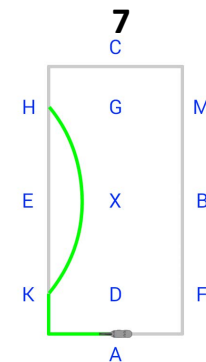

# MHCGB Driven Dressage Test 2022

- All animals 4 years and over.
- Grooms must be in ring, wearing gloves and hard hat.
- Horses may wear boots or bandages.
- Any harness and cart allowed provided safe and appropriate.
- Arena size will be 20 x 40 metres.
- Each movement marked out of 10.
- It is an 'Error Of Course' when a competitor performs the wrong movement or when a movement is omitted altogether.
- If a competitor makes an Error Of Course, the judge will stop the competitor. The competitor must then resume the test from beginning of the movement where the error was made; competitor may check with judge.
- Competitors are allowed callers during the test.

**AD** Walk  
**DXMC** Working Trot

**C** Circle left 20m  
Working Trot

**CH** Working Trot  
**HK** Deviation 5m  
**KA** Working Trot

**AC** Working Trot  
Serpentine 3 loops

**CH** Working Trot  
**HXF** Lengthened strides  
**FA** Working Trot

**A** Circle right 20m  
Working Trot

**AK** Working Trot  
**KH** Deviation 5m

**HC** Working Trot  
**CM** Transition to Walk  
**MX** Walk

**X** rein Back 4 paces  
**XK** Walk

**KA** Transition to Working Trot  
**AFX** Working Trot  
**XG** Walk  
**G** Halt, Salute