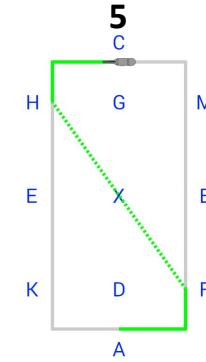

# MHCGB Driven Dressage Test 2022

- All animals 4 years and over.
- Grooms must be in ring, wearing gloves and hard hat.
- Horses may wear boots or bandages.
- Any harness and cart allowed provided safe and appropriate.
- Arena size will be 20 x 40 metres.
- Each movement marked out of 10.
- It is an 'Error Of Course' when a competitor performs the wrong movement or when a movement is omitted altogether.
- If a competitor makes an Error Of Course, the judge will stop the competitor. The competitor must then resume the test from beginning of the movement where the error was made; competitor may check with judge.
- Competitors are allowed callers during the test.

**AD** Walk  
**DXMC** Working Trot

**C** Circle left 20m  
Working Trot

**CH** Working Trot  
**HK** Deviation 5m  
**KA** Working Trot

**AC** Working Trot  
Serpentine 3 loops

**CH** Working Trot  
**HXF** Lengthened strides  
**FA** Working Trot

**A** Circle right 20m  
Working Trot

**AK** Working Trot  
**KH** Deviation 5m

**HC** Working Trot  
**CM** Transition to Walk  
**MX** Walk

**X** rein Back 4 paces  
**XK** Walk

**KA** Transition to Working Trot  
**AFX** Working Trot  
**XG** Walk  
**G** Halt, Salute