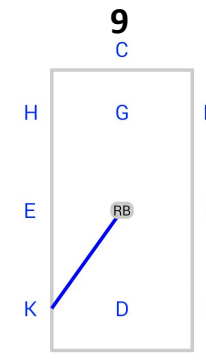

# MHCGB Driven Dressage Test 2022

- All animals 4 years and over.
- Grooms must be in ring, wearing gloves and hard hat.
- Horses may wear boots or bandages.
- Any harness and cart allowed provided safe and appropriate.
- Arena size will be 20 x 40 metres.
- Each movement marked out of 10.
- It is an 'Error Of Course' when a competitor performs the wrong movement or when a movement is omitted altogether.
- If a competitor makes an Error Of Course, the judge will stop the competitor. The competitor must then resume the test from beginning of the movement where the error was made; competitor may check with judge.
- Competitors are allowed callers during the test.

**AD** Walk  
**DXMC** Working Trot

**C** Circle left 20m  
Working Trot

**CH** Working Trot  
**HK** Deviation 5m  
**KA** Working Trot

**AC** Working Trot  
Serpentine 3 loops

**CH** Working Trot  
**HXF** Lengthened strides  
**FA** Working Trot

**A** Circle right 20m  
Working Trot

**AK** Working Trot  
**KH** Deviation 5m

**HC** Working Trot  
**CM** Transition to Walk  
**MX** Walk

**X** rein Back 4 paces  
**XK** Walk

**KA** Transition to Working Trot  
**AFX** Working Trot  
**XG** Walk  
**G** Halt, Salute