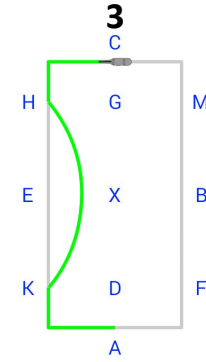

# MHCGB Driven Dressage Test 2022

- All animals 4 years and over.
- Grooms must be in ring, wearing gloves and hard hat.
- Horses may wear boots or bandages.
- Any harness and cart allowed provided safe and appropriate.
- Arena size will be 20 x 40 metres.
- Each movement marked out of 10.
- It is an 'Error Of Course' when a competitor performs the wrong movement or when a movement is omitted altogether.
- If a competitor makes an Error Of Course, the judge will stop the competitor. The competitor must then resume the test from beginning of the movement where the error was made; competitor may check with judge.
- Competitors are allowed callers during the test.

**AD** Walk  
**DXMC** Working Trot

**C** Circle left 20m  
Working Trot

**CH** Working Trot  
**HK** Deviation 5m  
**KA** Working Trot

**AC** Working Trot  
Serpentine 3 loops

**CH** Working Trot  
**HXF** Lengthened strides  
**FA** Working Trot